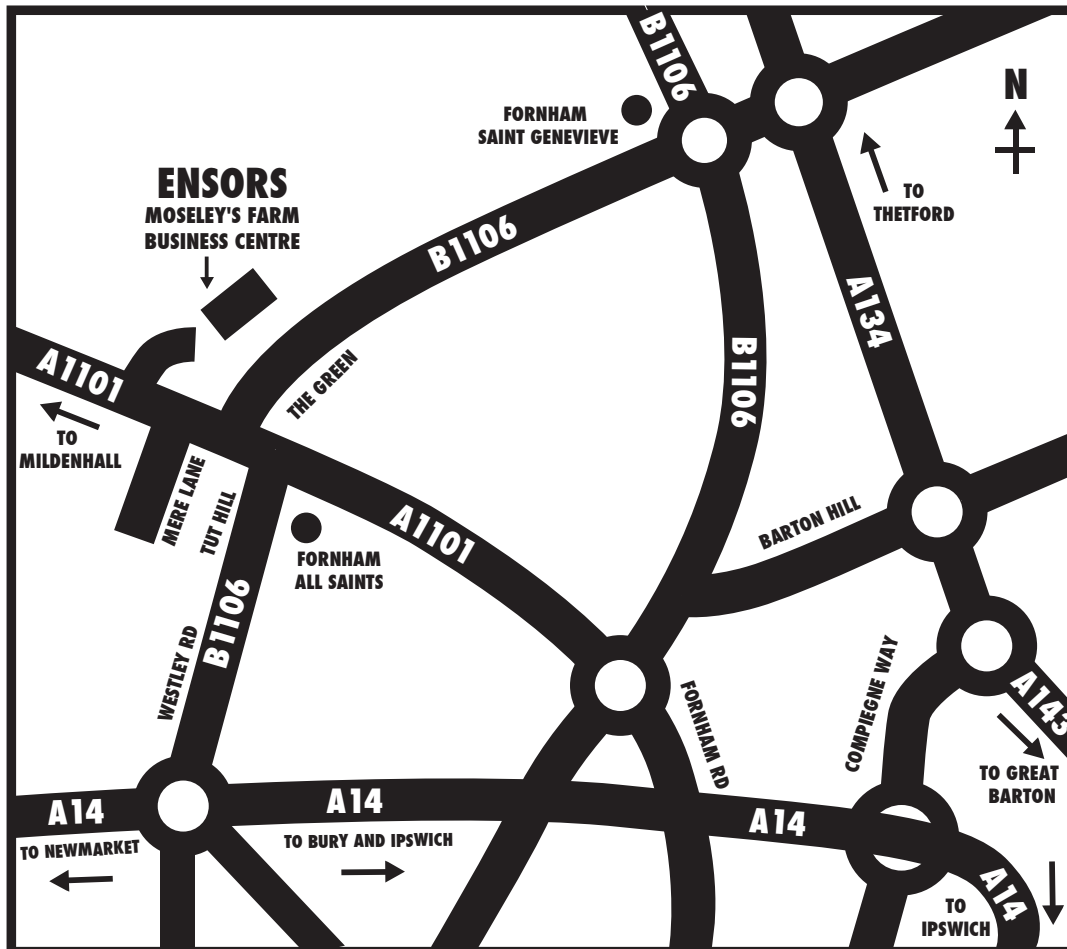

Bury Office: Saxon House, Moseley's Farm Business Centre
Fornham All Saints, Bury St Edmunds, IP28 6JY

Phone: 01284 722300 Fax: 01284 750039

From the West

Leave the A14 at junction 42, then at the first roundabout take the 1st exit onto the B1106 (signposted Brandon). Follow the road ahead for 1.5 miles, and at the double roundabout turn left onto the A1101 (signposted Mildenhall). Follow the road ahead for 350 yards and turn right into Moseley's Farm Business Centre.

From the South (Ipswich)

Leave the A14 at junction 42, then at the first roundabout take the 4th exit onto the B1106 (signposted Brandon). Follow the road ahead for 1.5 miles, and at the double roundabout turn left onto the A1101 (signposted Mildenhall). Follow the road ahead for 350 yards and turn right into Moseley's Farm Business Centre.

From the North

Head southwest on the A134/Bury Road. At roundabout take the 3rd exit onto the B1106 (signposted Fornham). Continue forward onto the B1106 (entering Fornham St Genevieve). At roundabout take the 2nd exit onto the B1106 (signposted Fornham). Follow the road ahead and after 1 mile you will come to a double roundabout. Turn right onto the A1101 (signposted Mildenhall). Follow the road ahead for 350 yards and turn right into Moseley's Farm Business Centre.

From the East

Follow the A143 to Bury St Edmunds. At roundabout take the 3rd exit onto the A134 (signposted Thetford). Then at the next roundabout take the 2nd exit onto the A134. Continue forward for 1 mile and at roundabout take the 1st exit onto the B1106 (signposted Fornham). Continue forward onto the B1106 (entering Fornham St Genevieve). At roundabout take the 2nd exit onto the B1106 (signposted Fornham). Follow the road ahead and after 1 mile you will come to a double roundabout. Turn right onto the A1101 (signposted Mildenhall). Follow the road ahead for 350 yards and turn right into Moseley's Farm Business Centre.